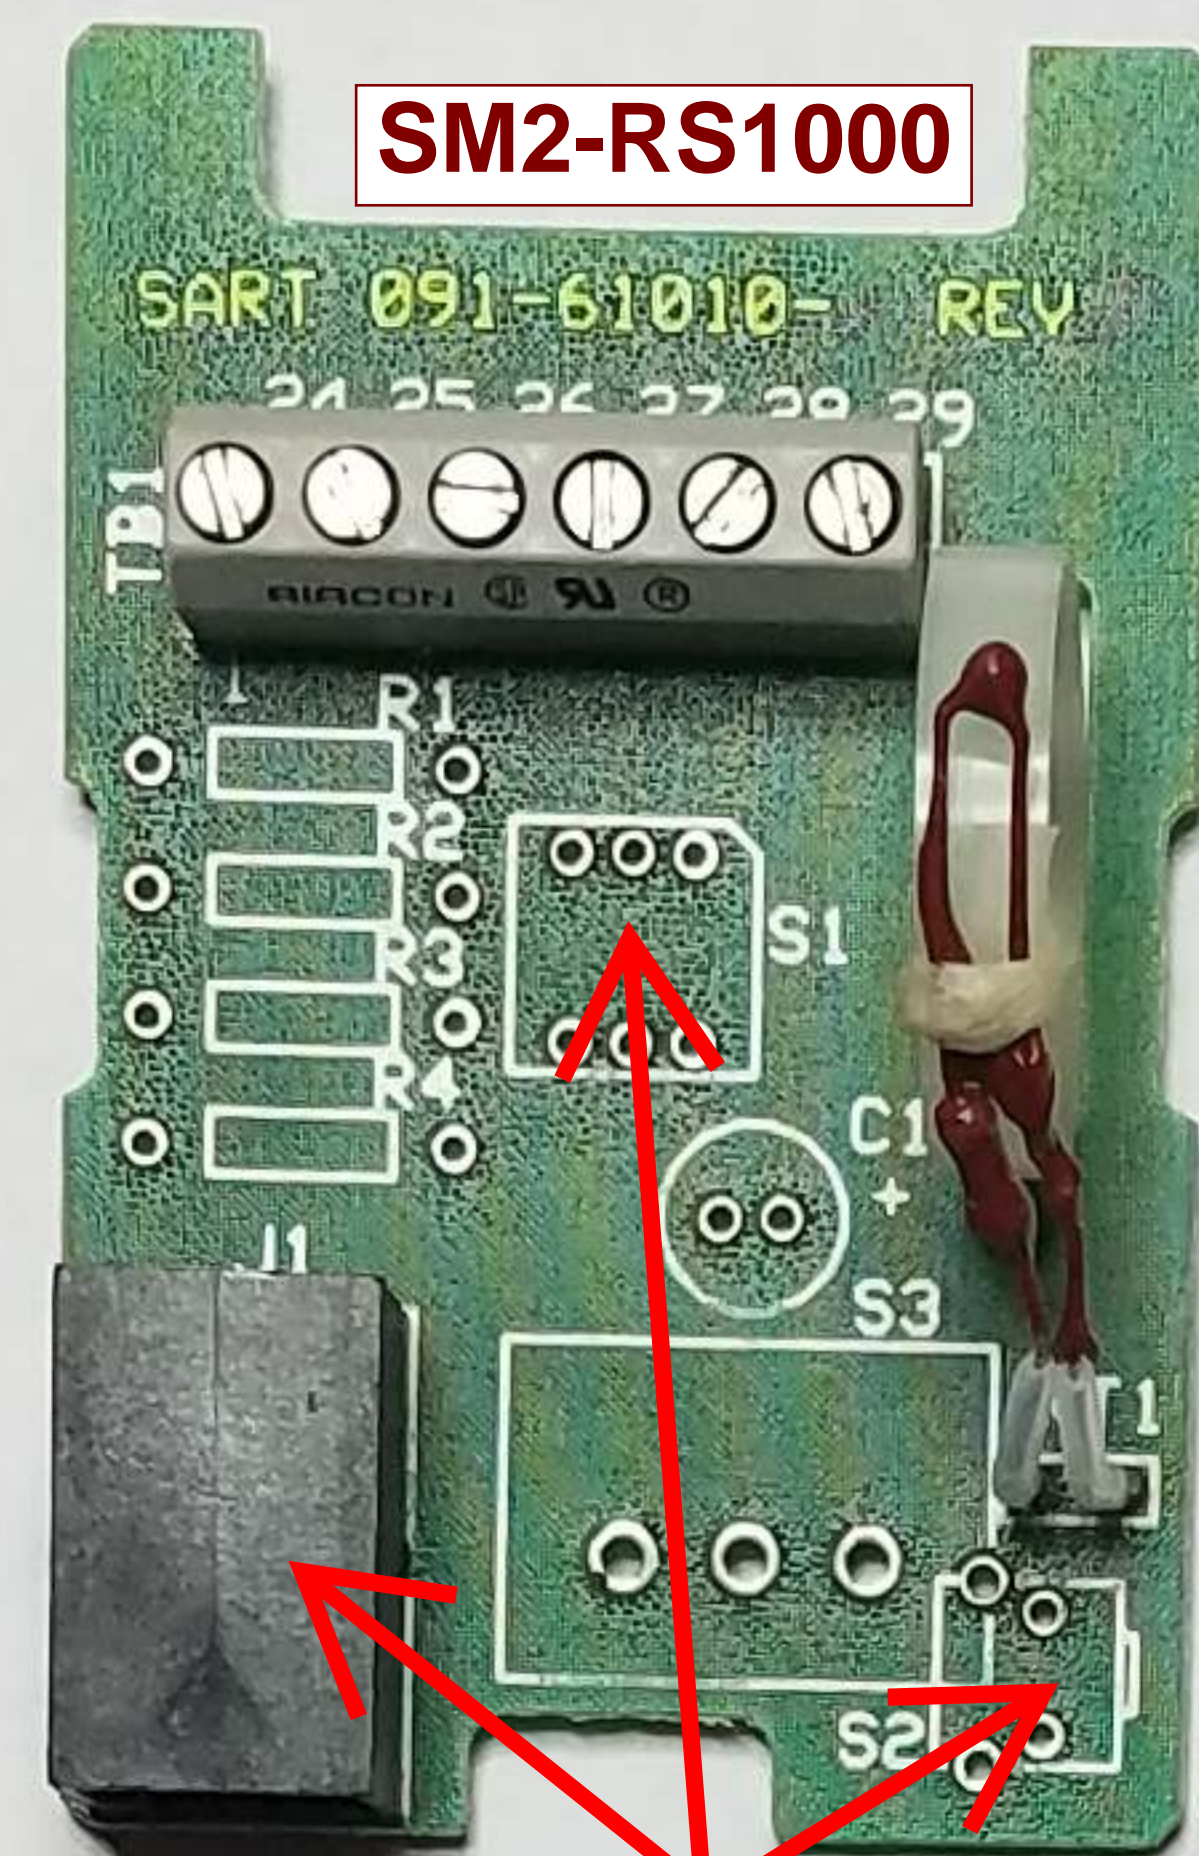

Very Old Style.  
**Front** Facing Service Tool Port  
 No Setpoint.  
 No Override.

Common Style.  
**Bottom** Facing Service Tool Port  
 No Setpoint.  
 No Override.

No Setpoint.  
 With Override.

Six terminals for Smart2 Controllers.  
 Four terminals for SMVU Controllers.

With Setpoint.  
 No Override.

With Setpoint.  
 With Override.