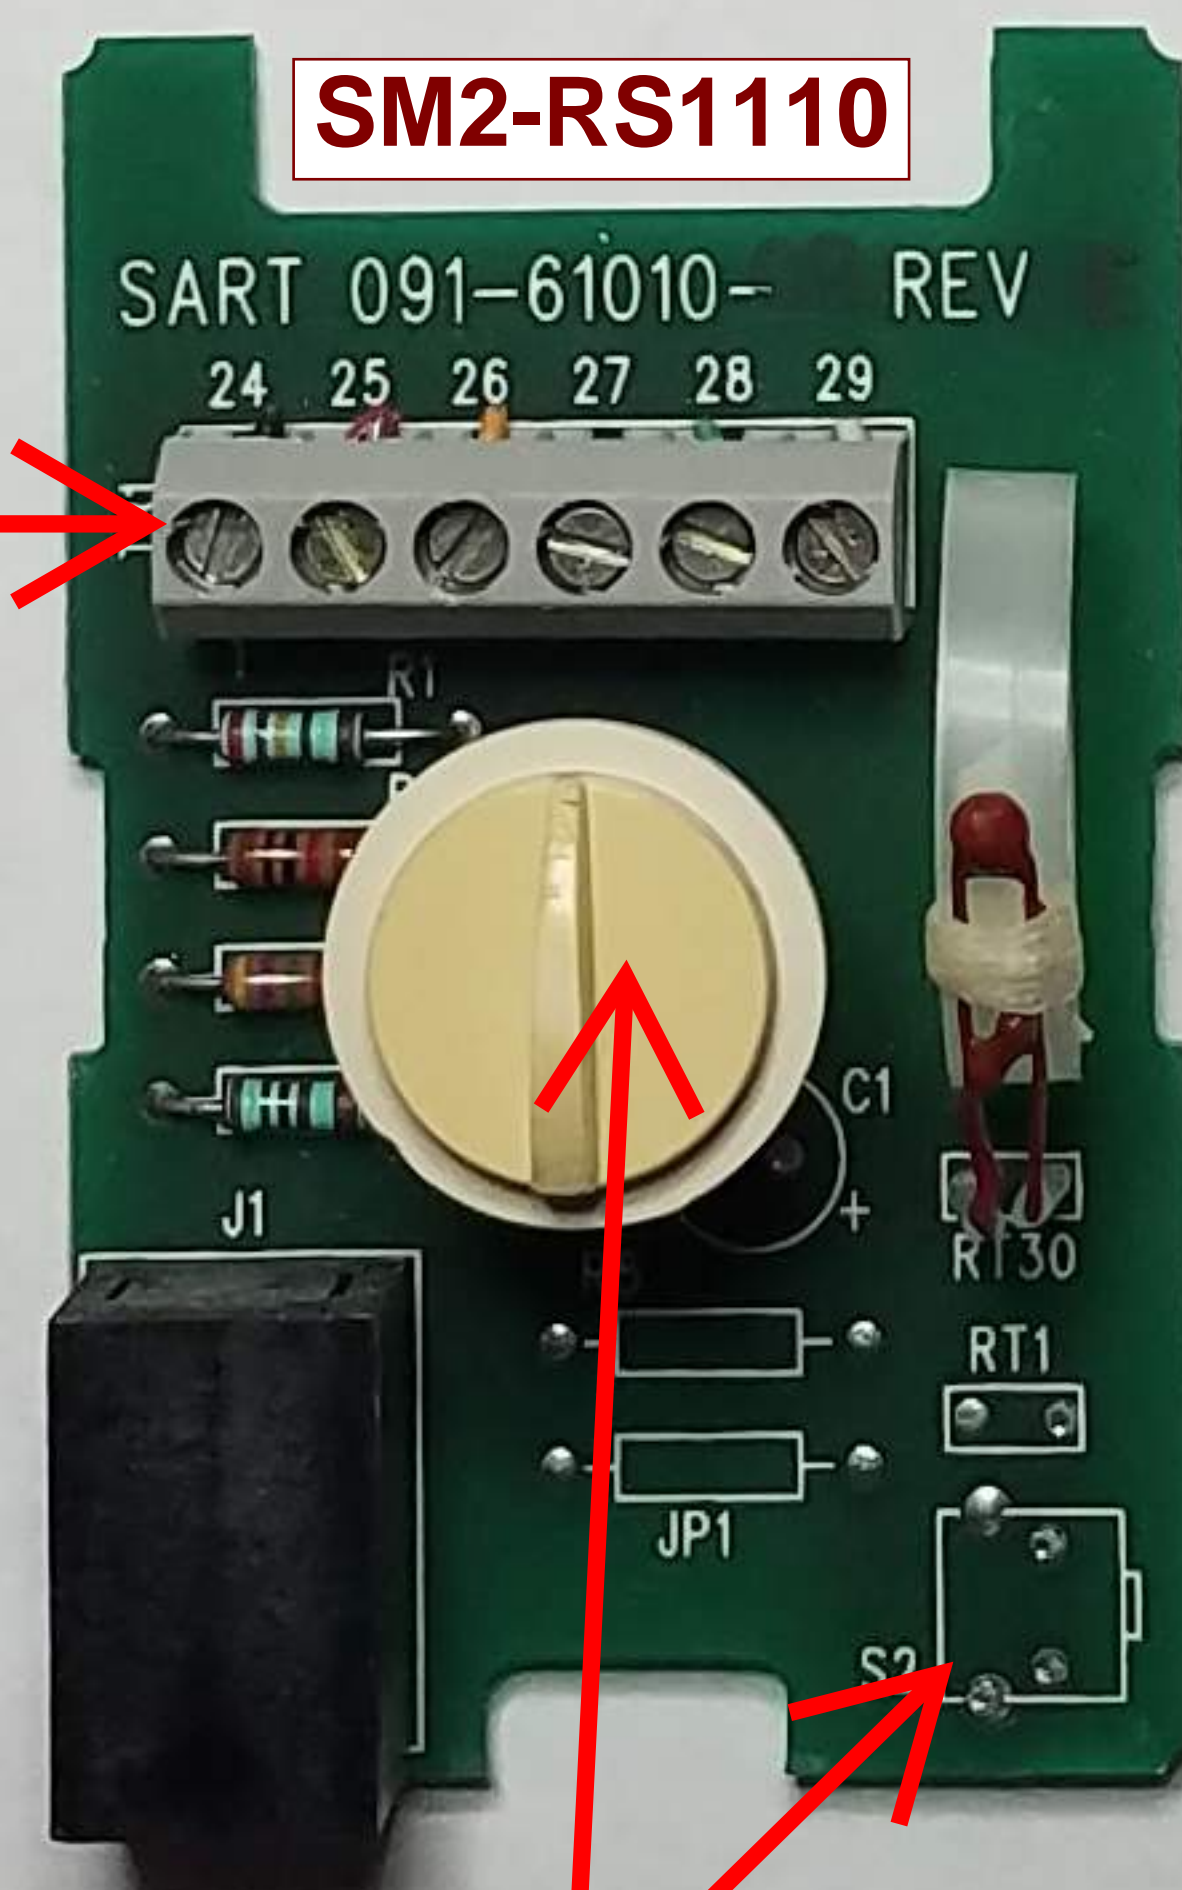

Very Old Style.  
**Front** Facing Service Tool Port  
 No Setpoint.  
 No Override.

Common Style.  
**Bottom** Facing Service Tool Port  
 No Setpoint.  
 No Override.

No Setpoint.  
 With Override.

Six terminals for Smart2 Controllers.  
 Four terminals for SMVU Controllers.

With Setpoint.  
 No Override.

With Setpoint.  
 With Override.